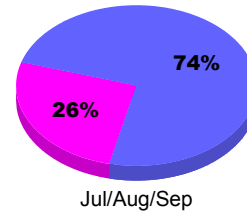

YTD Status Quo Clubs 2011-2012

Status Quo Clubs Compared to Status Quo Members

Legend: Status Quo Clubs (Cyan), Total Status Quo Members (Green)

MEMBERSHIP

Membership Results
2011-2012

Membership
2010-2011

Month	Net Memb Goal	Actual New Memb	Actual Dropped Memb	Gain/Loss of Memb	Gain/Loss of Memb
Jul/Aug/Sep		0	-11	-11	9
Totals		0	-11	-11	9

Membership Results 2011-2012

Goal, New, Dropped, Gain/Loss

Legend: Goal (Cyan), Actual (Green), Dropped (Yellow), Gain Loss (Magenta)

Comparison of Membership Gain/Loss

Current Year Compared to the Previous Year

Legend: Current Year (Cyan), Previous Year (Green)

Gender Comparison 2011-2012

Legend: Male (Blue), Female (Magenta)